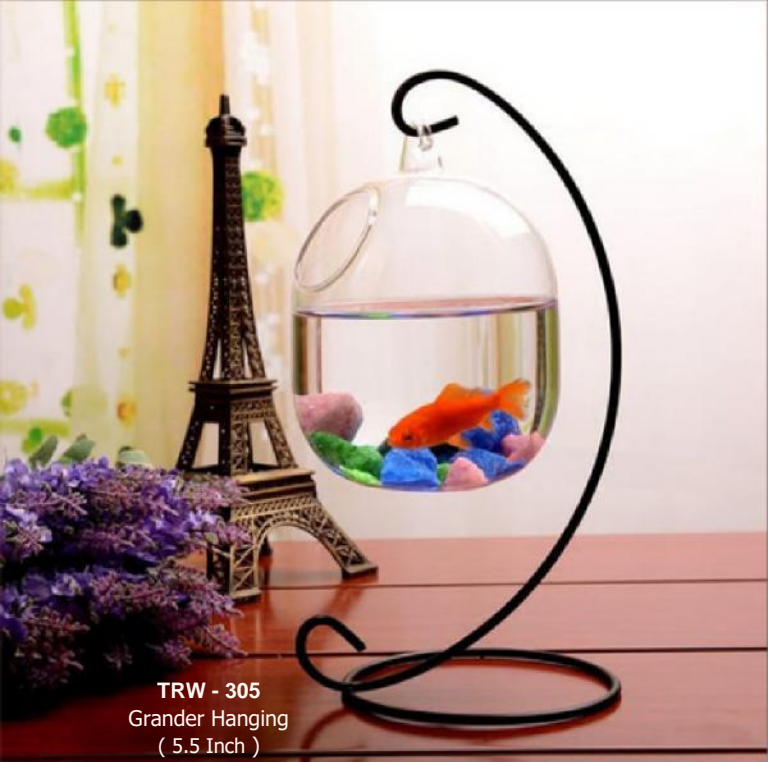

The Rising World Decor Products

Hanging Bowl with Metal Stand

TRW - 305
Grander Hanging
(5.5 Inch)